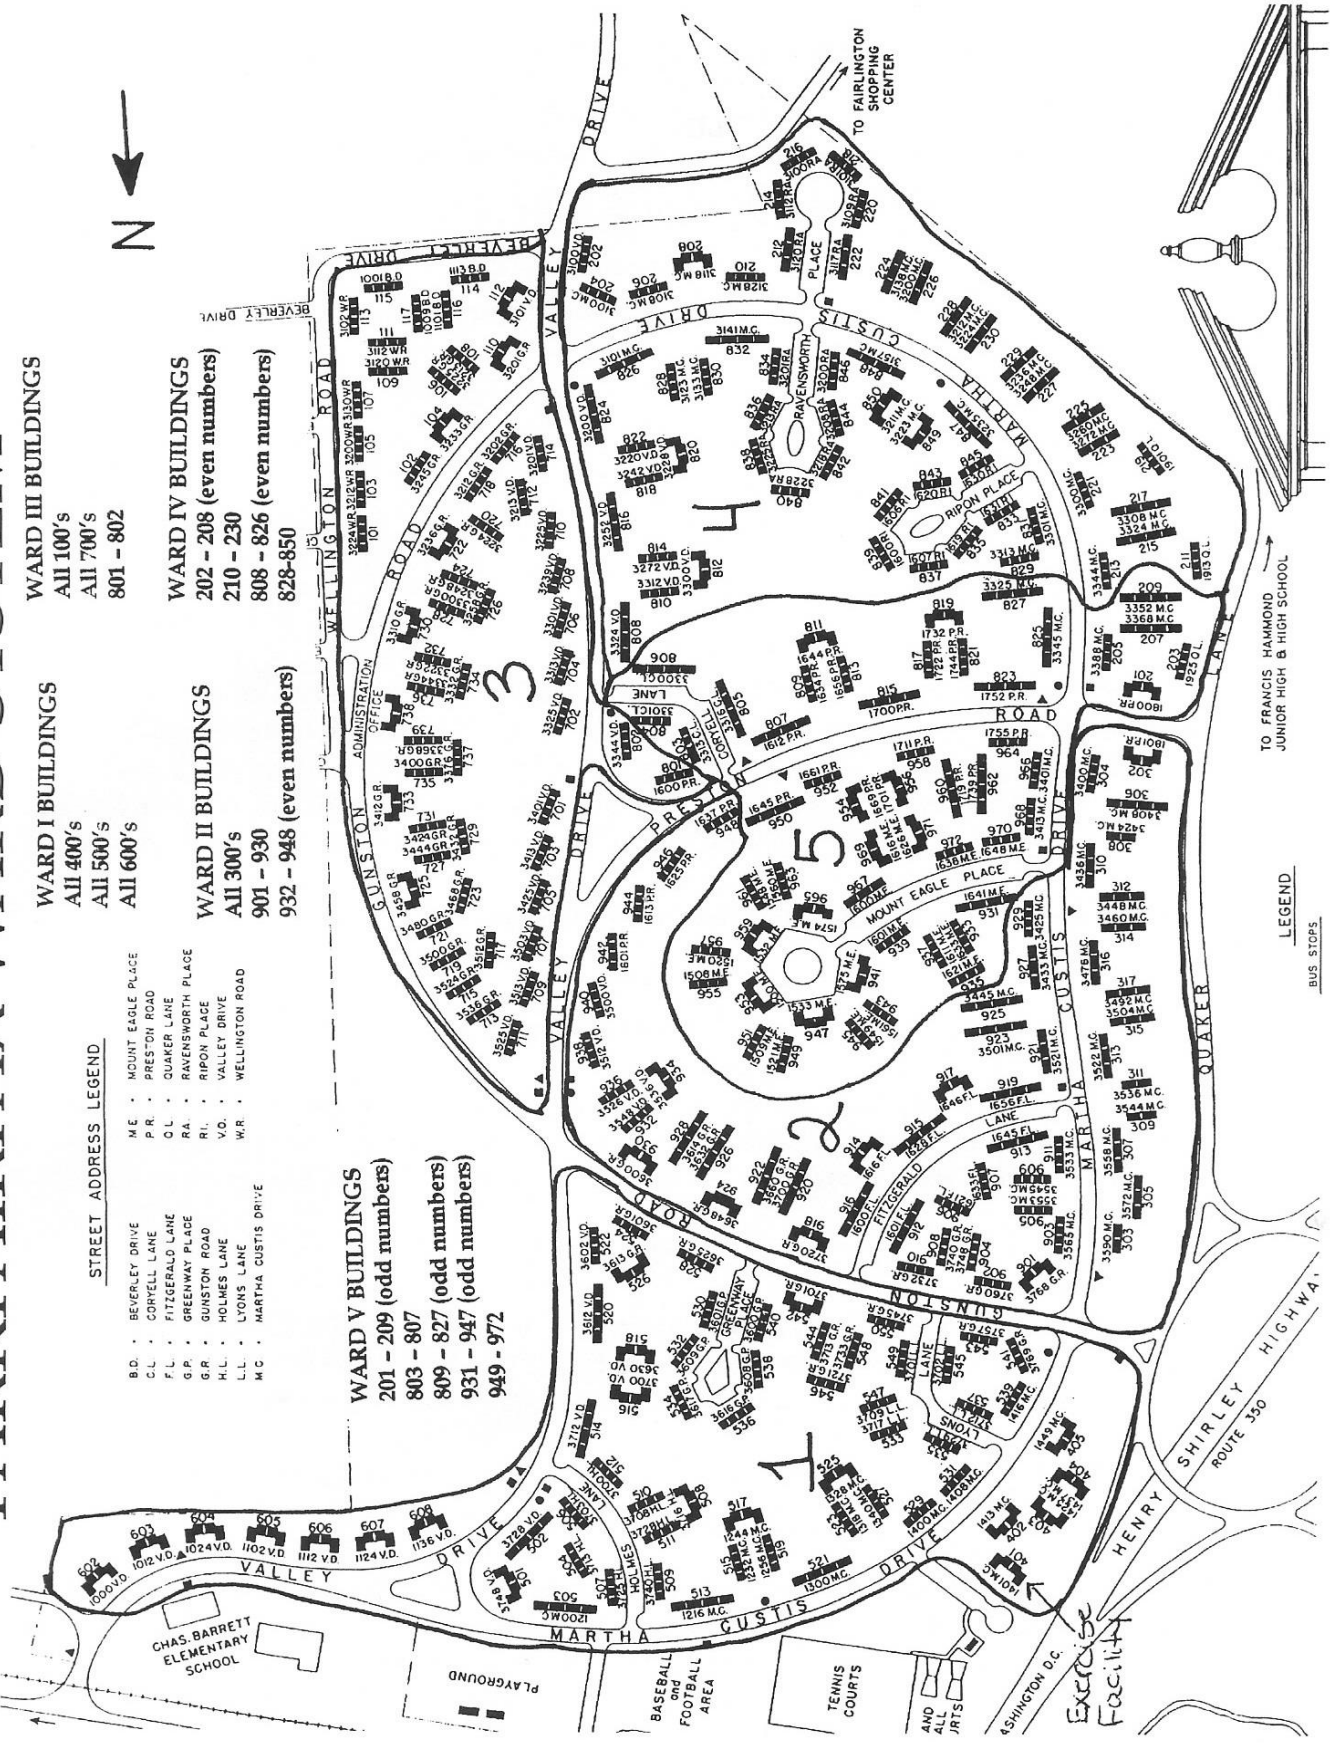

PARKFAIRFAX WARD SYSTEM

WARD III BUILDINGS
 All 100's
 All 700's
 801 - 802

WARD IV BUILDINGS
 202 - 208 (even numbers)
 210 - 230
 808 - 826 (even numbers)
 828-850

WARD I BUILDINGS
 All 400's
 All 500's
 All 600's

WARD II BUILDINGS
 All 300's
 901 - 930
 932 - 948 (even numbers)

STREET ADDRESS LEGEND

- B.D. . BEVERLEY DRIVE
- C.L. . CORWELL LANE
- F.L. . FITZGERALD LANE
- G.P. . GREENWAY PLACE
- G.R. . GUNSTON ROAD
- H.L. . HOLMES LANE
- L.L. . LYONS LANE
- M.C. . MARTHA CUSTIS DRIVE
- M.E. . MOUNT EAGLE PLACE
- P.R. . PRES'DN ROAD
- O.L. . QUAKER LANE
- R.A. . RAVENSWORTH PLACE
- R.I. . RIPON PLACE
- V.D. . VALLEY DRIVE
- W.R. . WELLINGTON ROAD

WARD V BUILDINGS
 201 - 209 (odd numbers)
 803 - 807
 809 - 827 (odd numbers)
 931 - 947 (odd numbers)
 949 - 972

LEGEND
 BUS STOPS